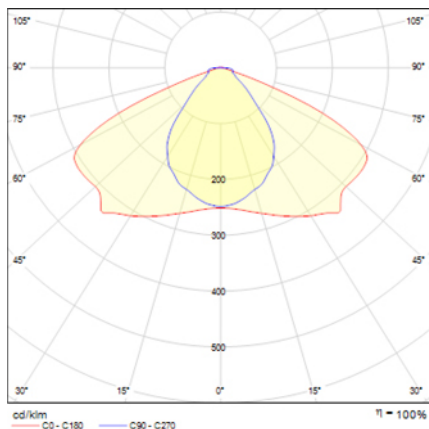

Emergency Lighting  
Ref. VMVE

**UNE 60598-2-22**  
**230V 50/60HZ**

Emergency Lighting: VÍA LED. Reference: VMVE, manufactured by Normalux. Lumens: 195 lm. Autonomy (h): 1 h. Operating mode: Non Maintained. Installation: Surface Mounting. Light source: Led. Battery of: Ni-Cd 3,6V/750mAh. IP: 20. IK: 04. Version: Standard. Color: White. Casing: Self-Extinguishing ABS+PC. Voltage: 230V 50/60Hz. Dimensions (mm): 142 x 142 x 39 mm. Manufactured according UNE 60598-2-22 regulations.

Lumens	195 lm
Color temperatures (K)	5700
Light source	Led
Autonomy (h)	1h
Battery	Ni-Cd 3,6V/750mAh
Power (W)	1W
Operating mode	Non Maintained
Class	II
IP	20
IK	04

Photometric data:

Dimensions (mm):